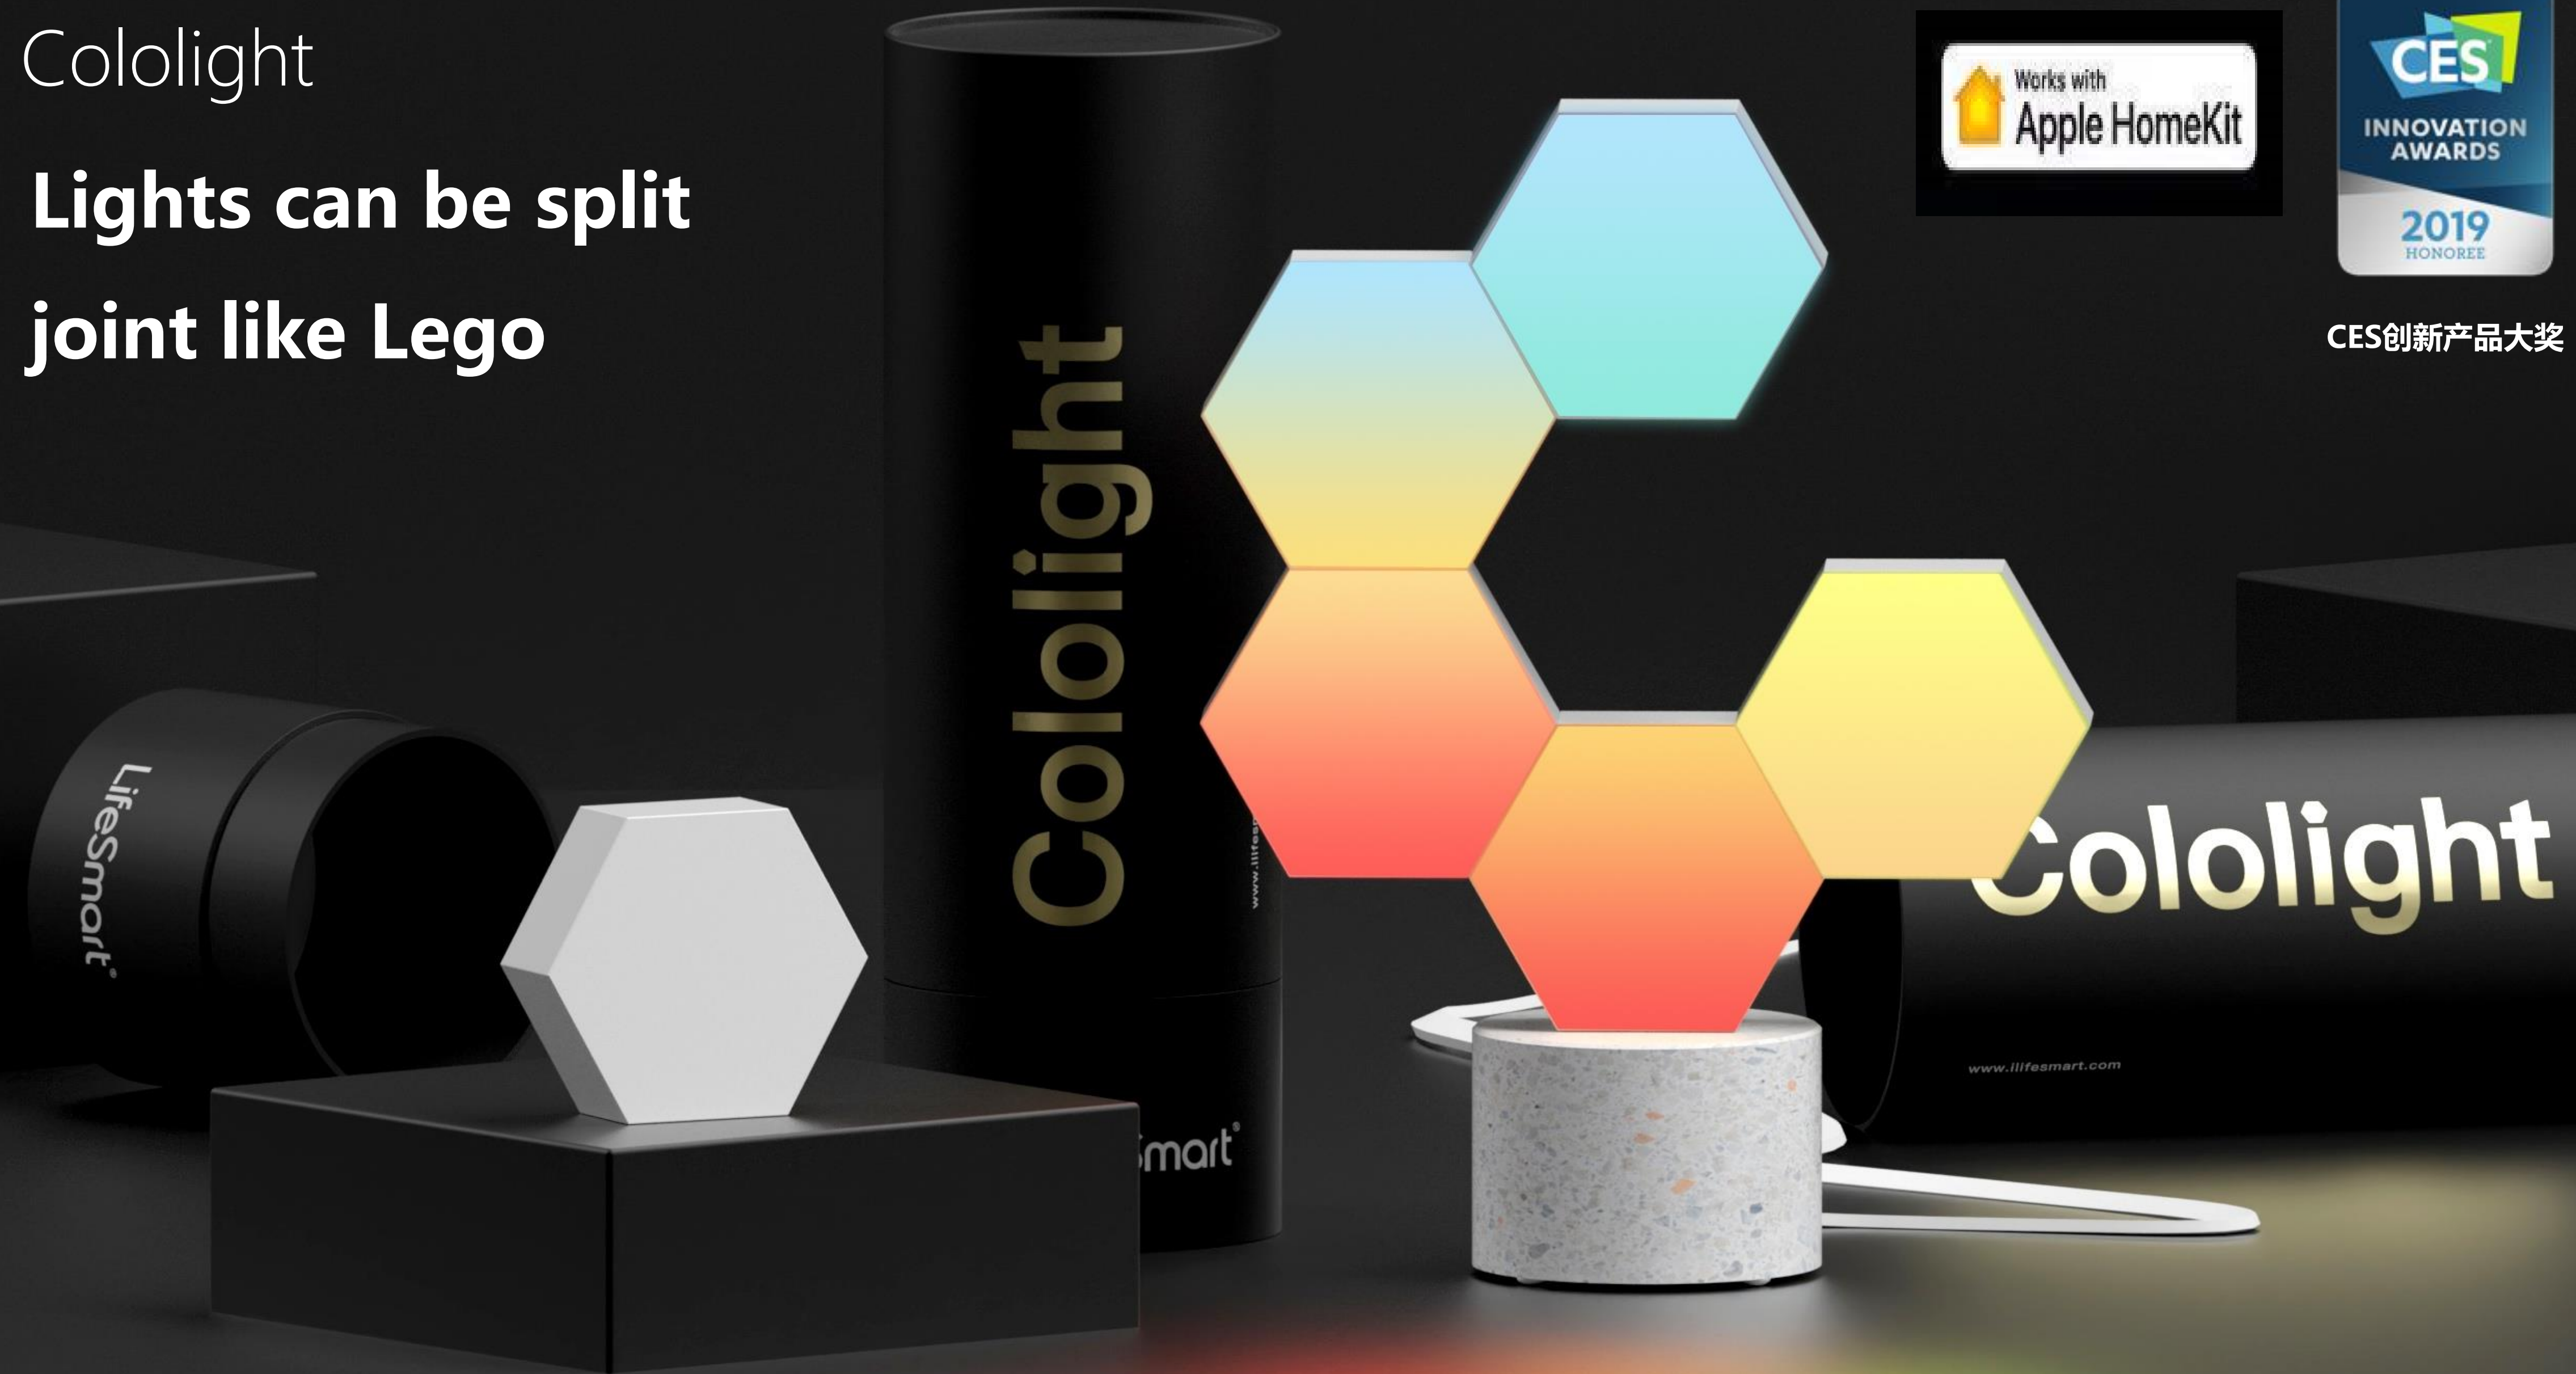

Cololight

Lights can be split
joint like Lego

CES创新产品大奖