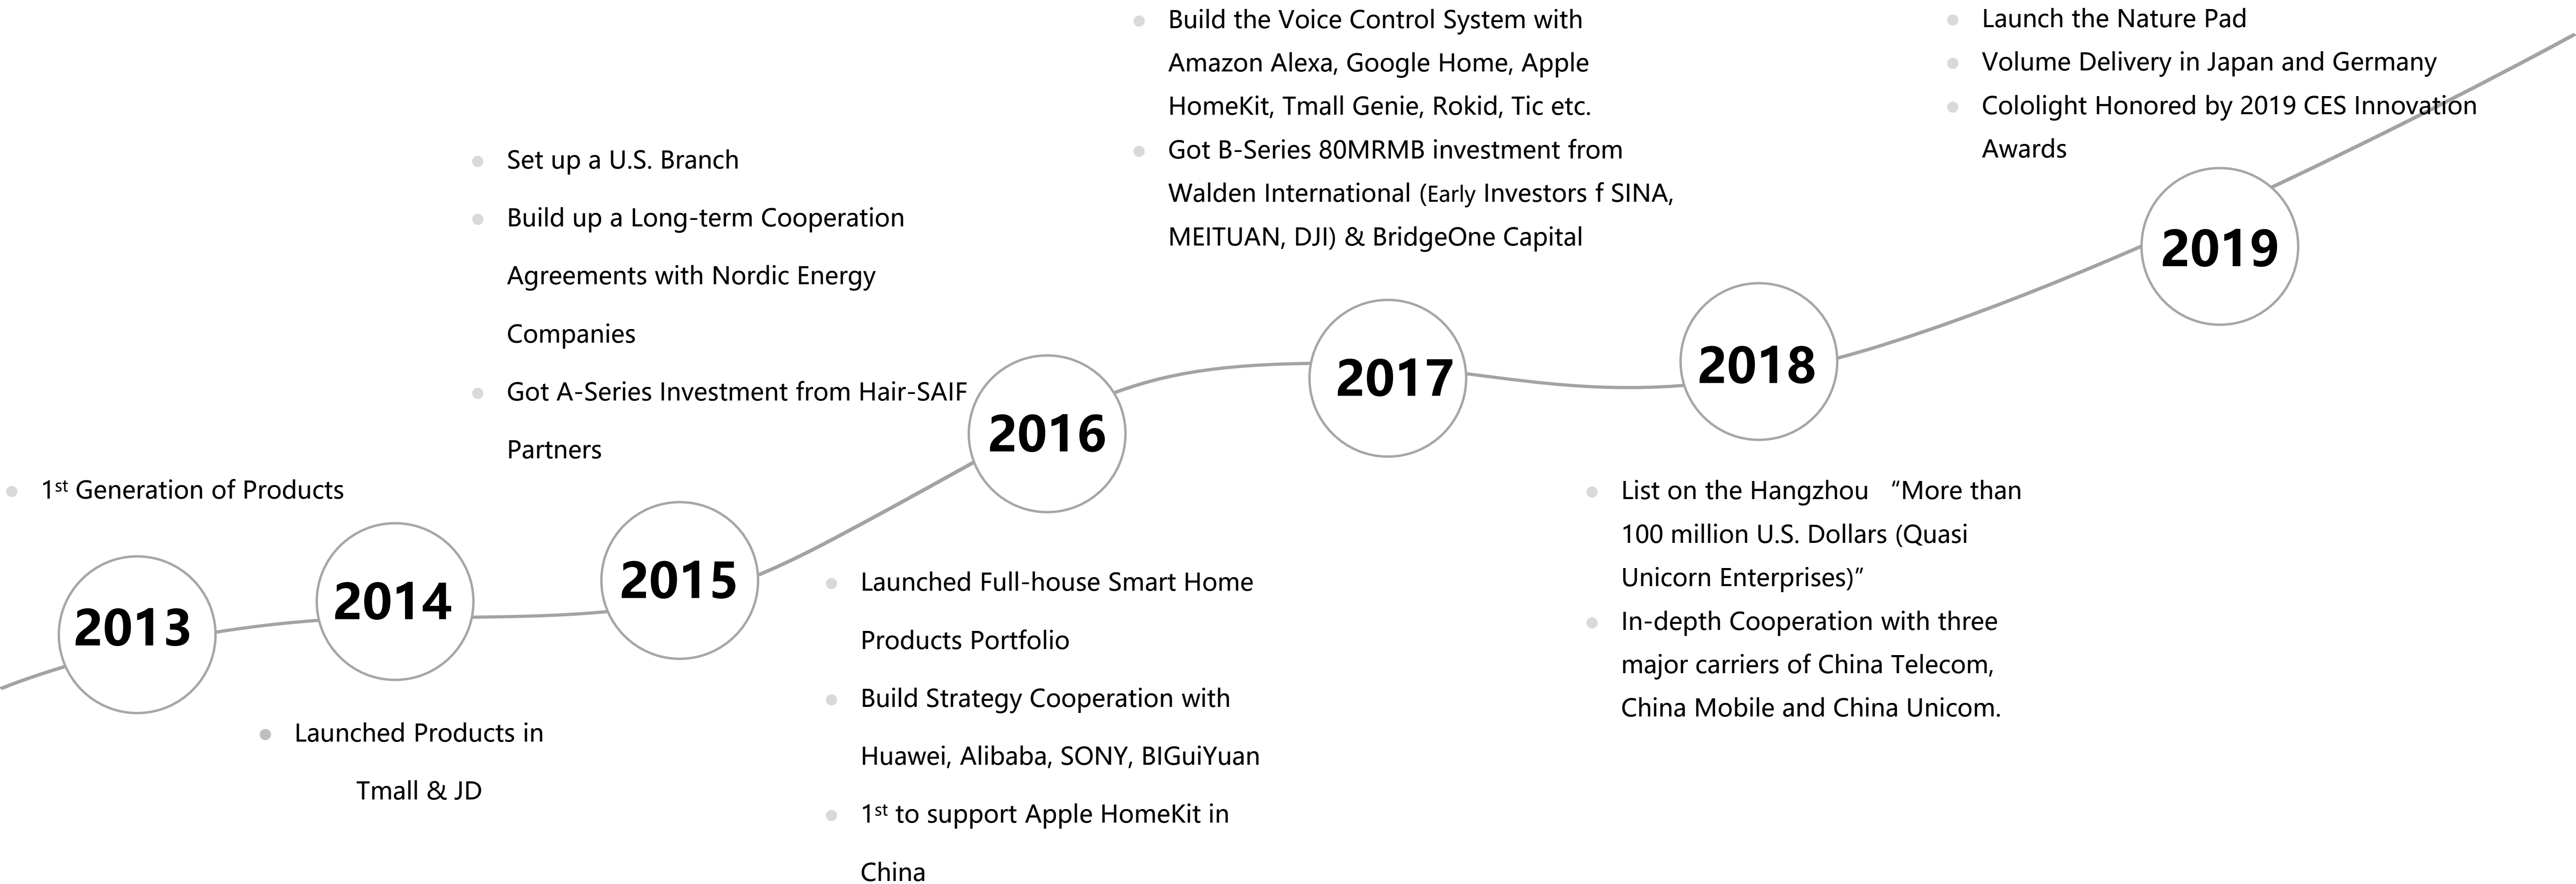

LifeSmart

Who We Are?

LifeSmart is a leading IoT company focusing on the global smart home market. By utilizing the advantage of AI and IoT, LifeSmart provides you and your family with a safe, comfortable and colorful lifestyle.

LifeSmart has partnered with international giants such as Alibaba, Samsung, Sony and Baidu, and signed long-term cooperation agreements with energy companies in five Nordic countries to help Europe to solve household energy shortages by using smart products. Now, we offer products and services for nearly a million users in more than 30 countries worldwide for creating value for their daily lives.

Our Vision and Mission

In LifeSmart, we believe that every single home will become a smart home, every single office will become a smart office.

On this regard, we dedicate our efforts on AI, cloud service, product design and development. We have the most stable and fashionable product line up in the industry, by continuing improving our user experience, we create values and make significance for customers on a global basis.

History

We are a full stack AIOT company

Software

APP

Widget

HomeKit

Wechat Application

Enterprise Solution Platform