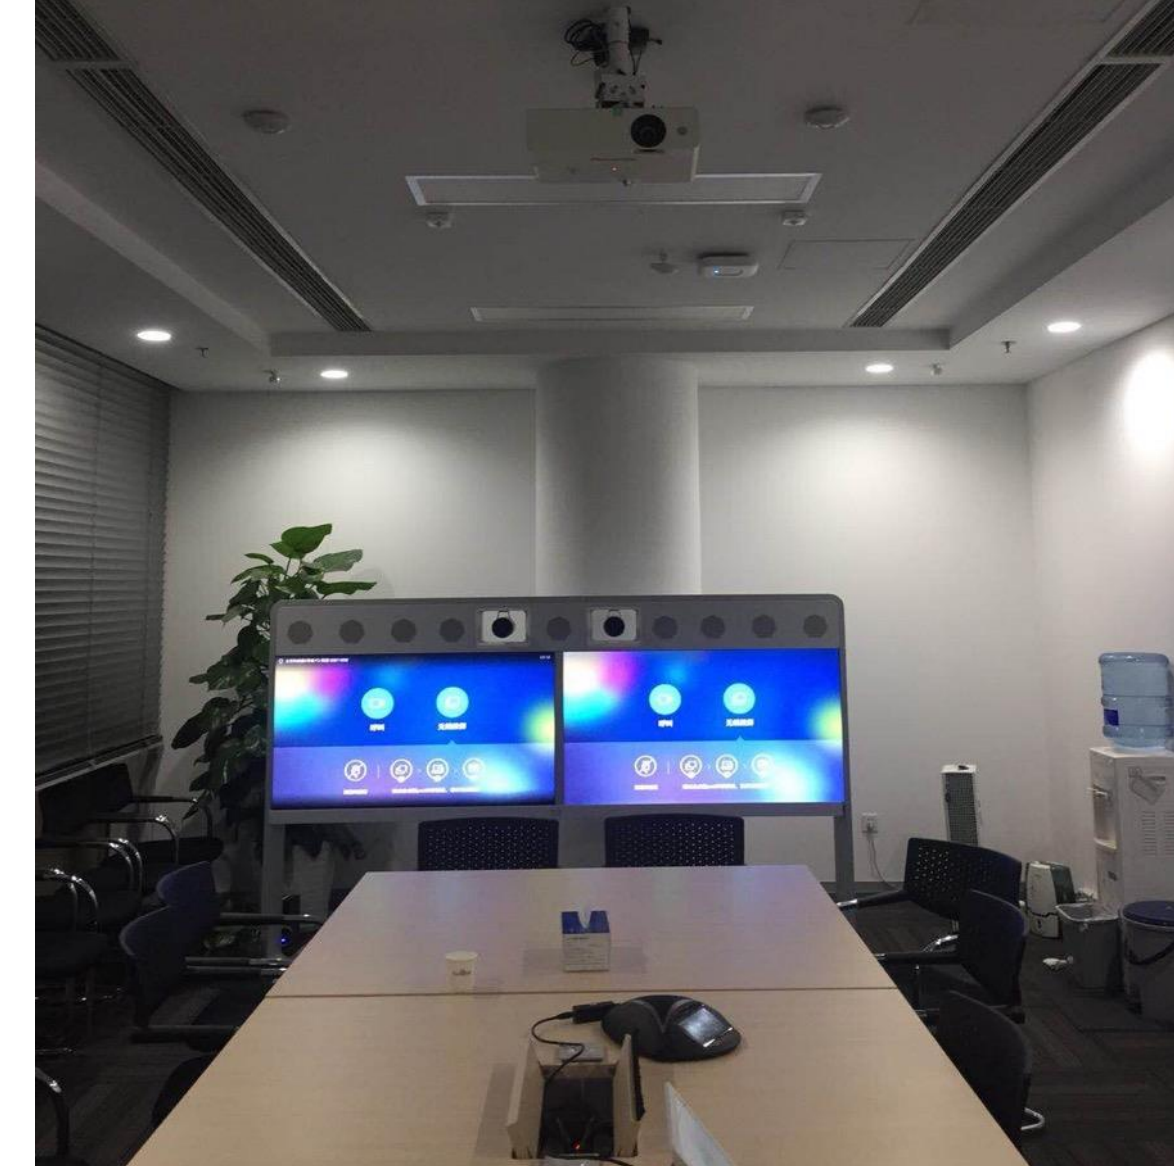

LifeSmart 云起

Conference Room Projects

Alibaba smart meeting room

2000 sets project location: Hangzhou

LifeSmart has empowered 2,000-plus meeting rooms in Alibaba Xixi Park to realize intelligent upgrade, and deployed over 6,000 intelligent point locations.

Products

Smart Station MINI

CUBE Motion Sensor

Baidu Intelligent Conference Room

600 rooms Project location: Beijing

LifeSmart has empowered 600 conference rooms of Baidu to realize intelligent upgrade, and finished dynamic sensing, lighting and air conditioning, and control of projections, screens and curtains in Phase I. Phase II focuses on overall intelligent transformation of these meeting rooms.

Products

Smart Station

Projector Controller

BLEND Light Switch

Curtain Controller

CUBE Motion Sensor

General Controller

Global Brand Positioning