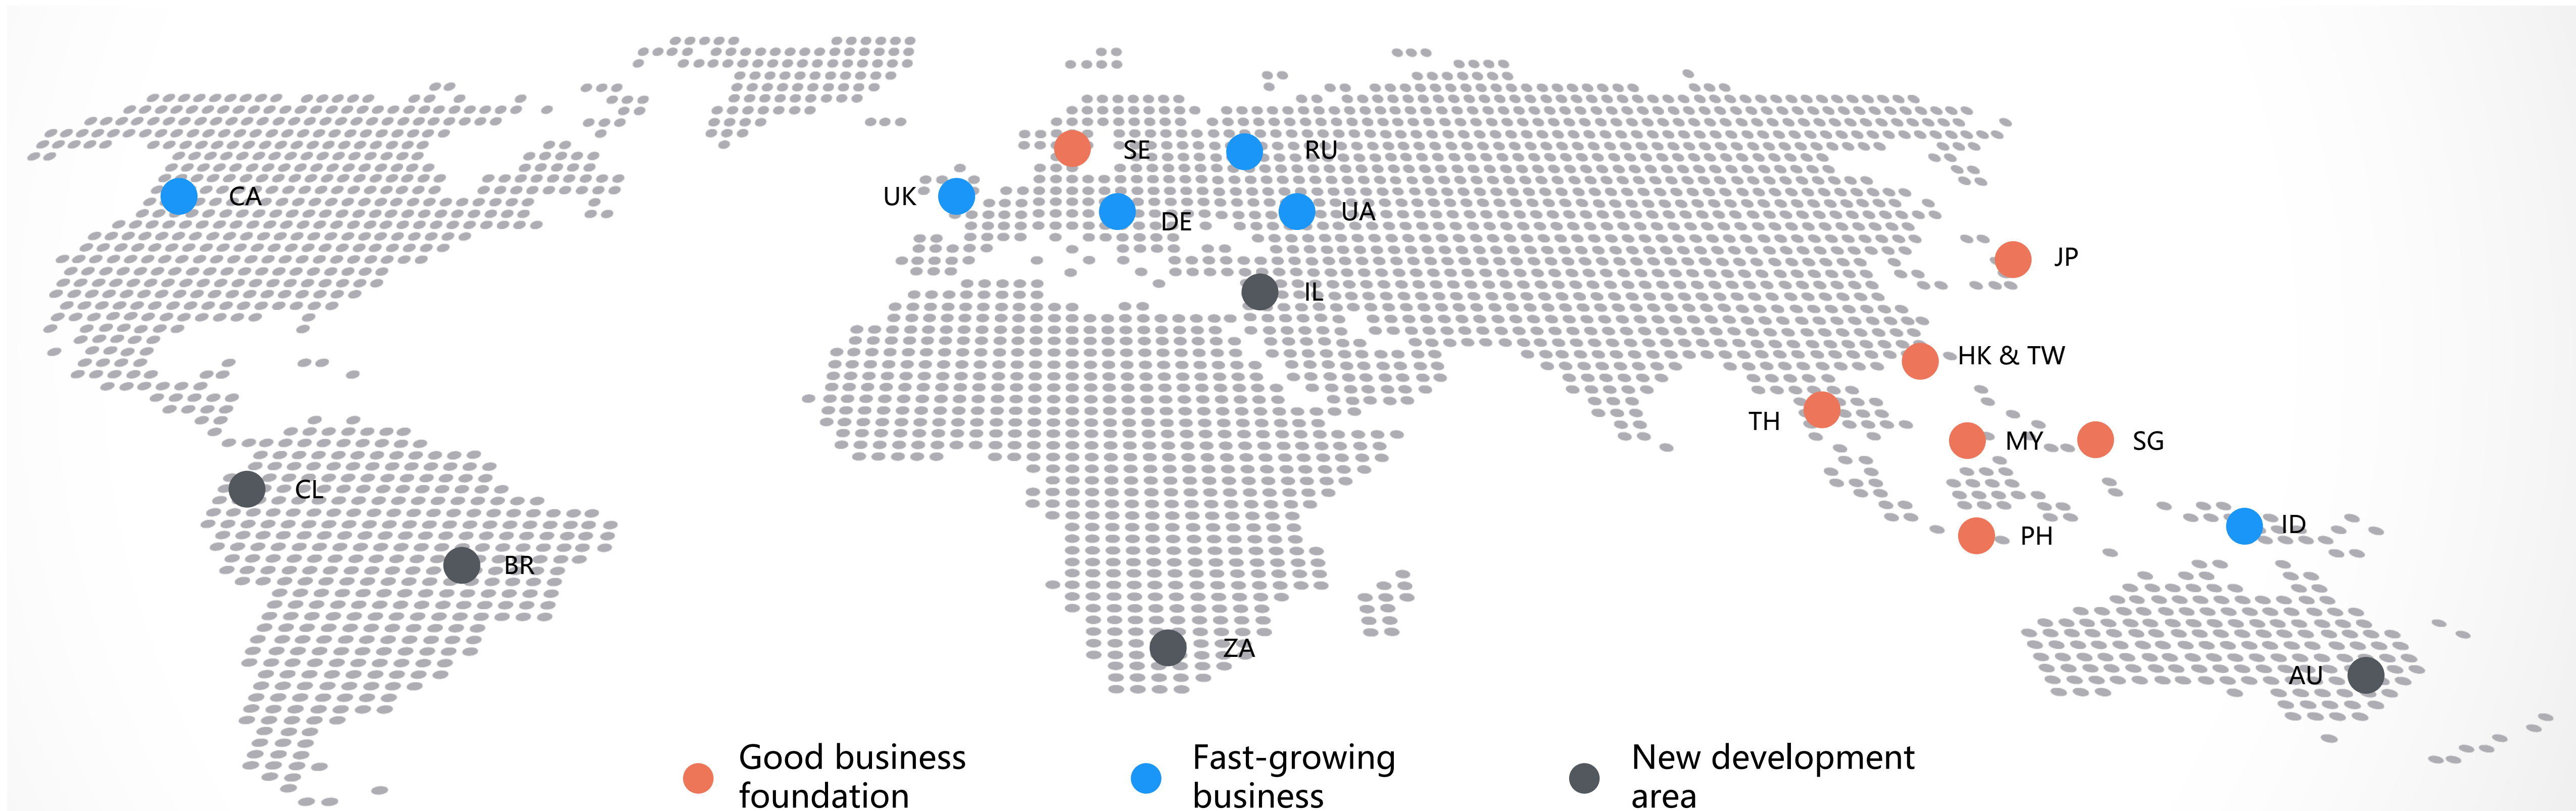

Since its inception, LifeSmart has taken deep roots in China with a global vision, working to grow into a Chinese brand with worldwide influence;

So far, we have realized sound development in Southeast Asia, and have built a well-established service system, thus winning the trust of real estate giants and important clients, such as Japan's LIXIL, Thailand's SC Assets, and others;

We have also built an initial marketing network together with partners across Europe and North America, which enjoys fast growth. We have joined hands with local install networks and real estate developers to boost the development of local smart home business.