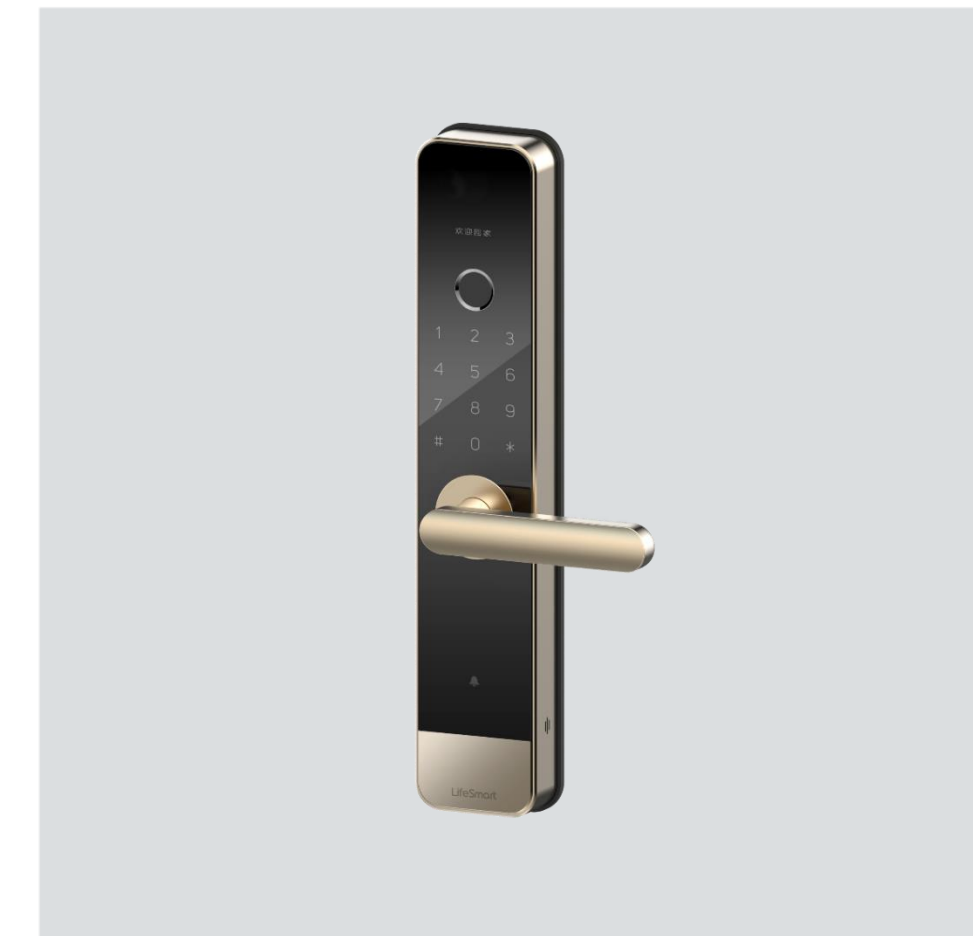

Easy to upgrade, no extra wiring

Remote control, voice to turn on/off

Intelligent scenes linkage, enjoy the convenience

CUBE SENSOR SERIES

Elegant small sensors are distributed throughout your whole-house. They has the most amazing ability to just melt into the background and remain unnoticed.

Home Security

Frame 360° Camera

360° rotation
Voice messaging
Built-in memory
Built-in battery
1080p

Water Leak Sensor

Real-time Monitoring
Remote Alarm Message Notification
Long Standby Time
Split Design
Multiple Combination of Triggers

Gas Sensor

Real-time monitoring
High Alarm Accuracy
Long Standby Time
Built-in Alarm
Multiple Combination of Triggers

Video Smart Door Lock

Integrated video doorbell
Support fingerprint, NFC and Password
Remote one-time password
Motion detection
Alarm Setting of Unlock when Hi-jack

Home Security

Indoor Camera

1080P resolution

Two-way voice communication

Video recording & playback

270°horizontal / 90°vertical rotation

Wireless HD Camera

1080P resolution