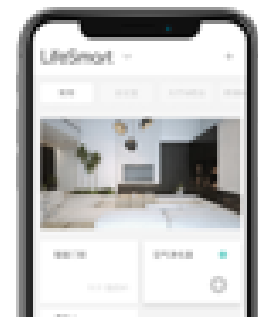

We are a full stack AIOT company

Software

APP