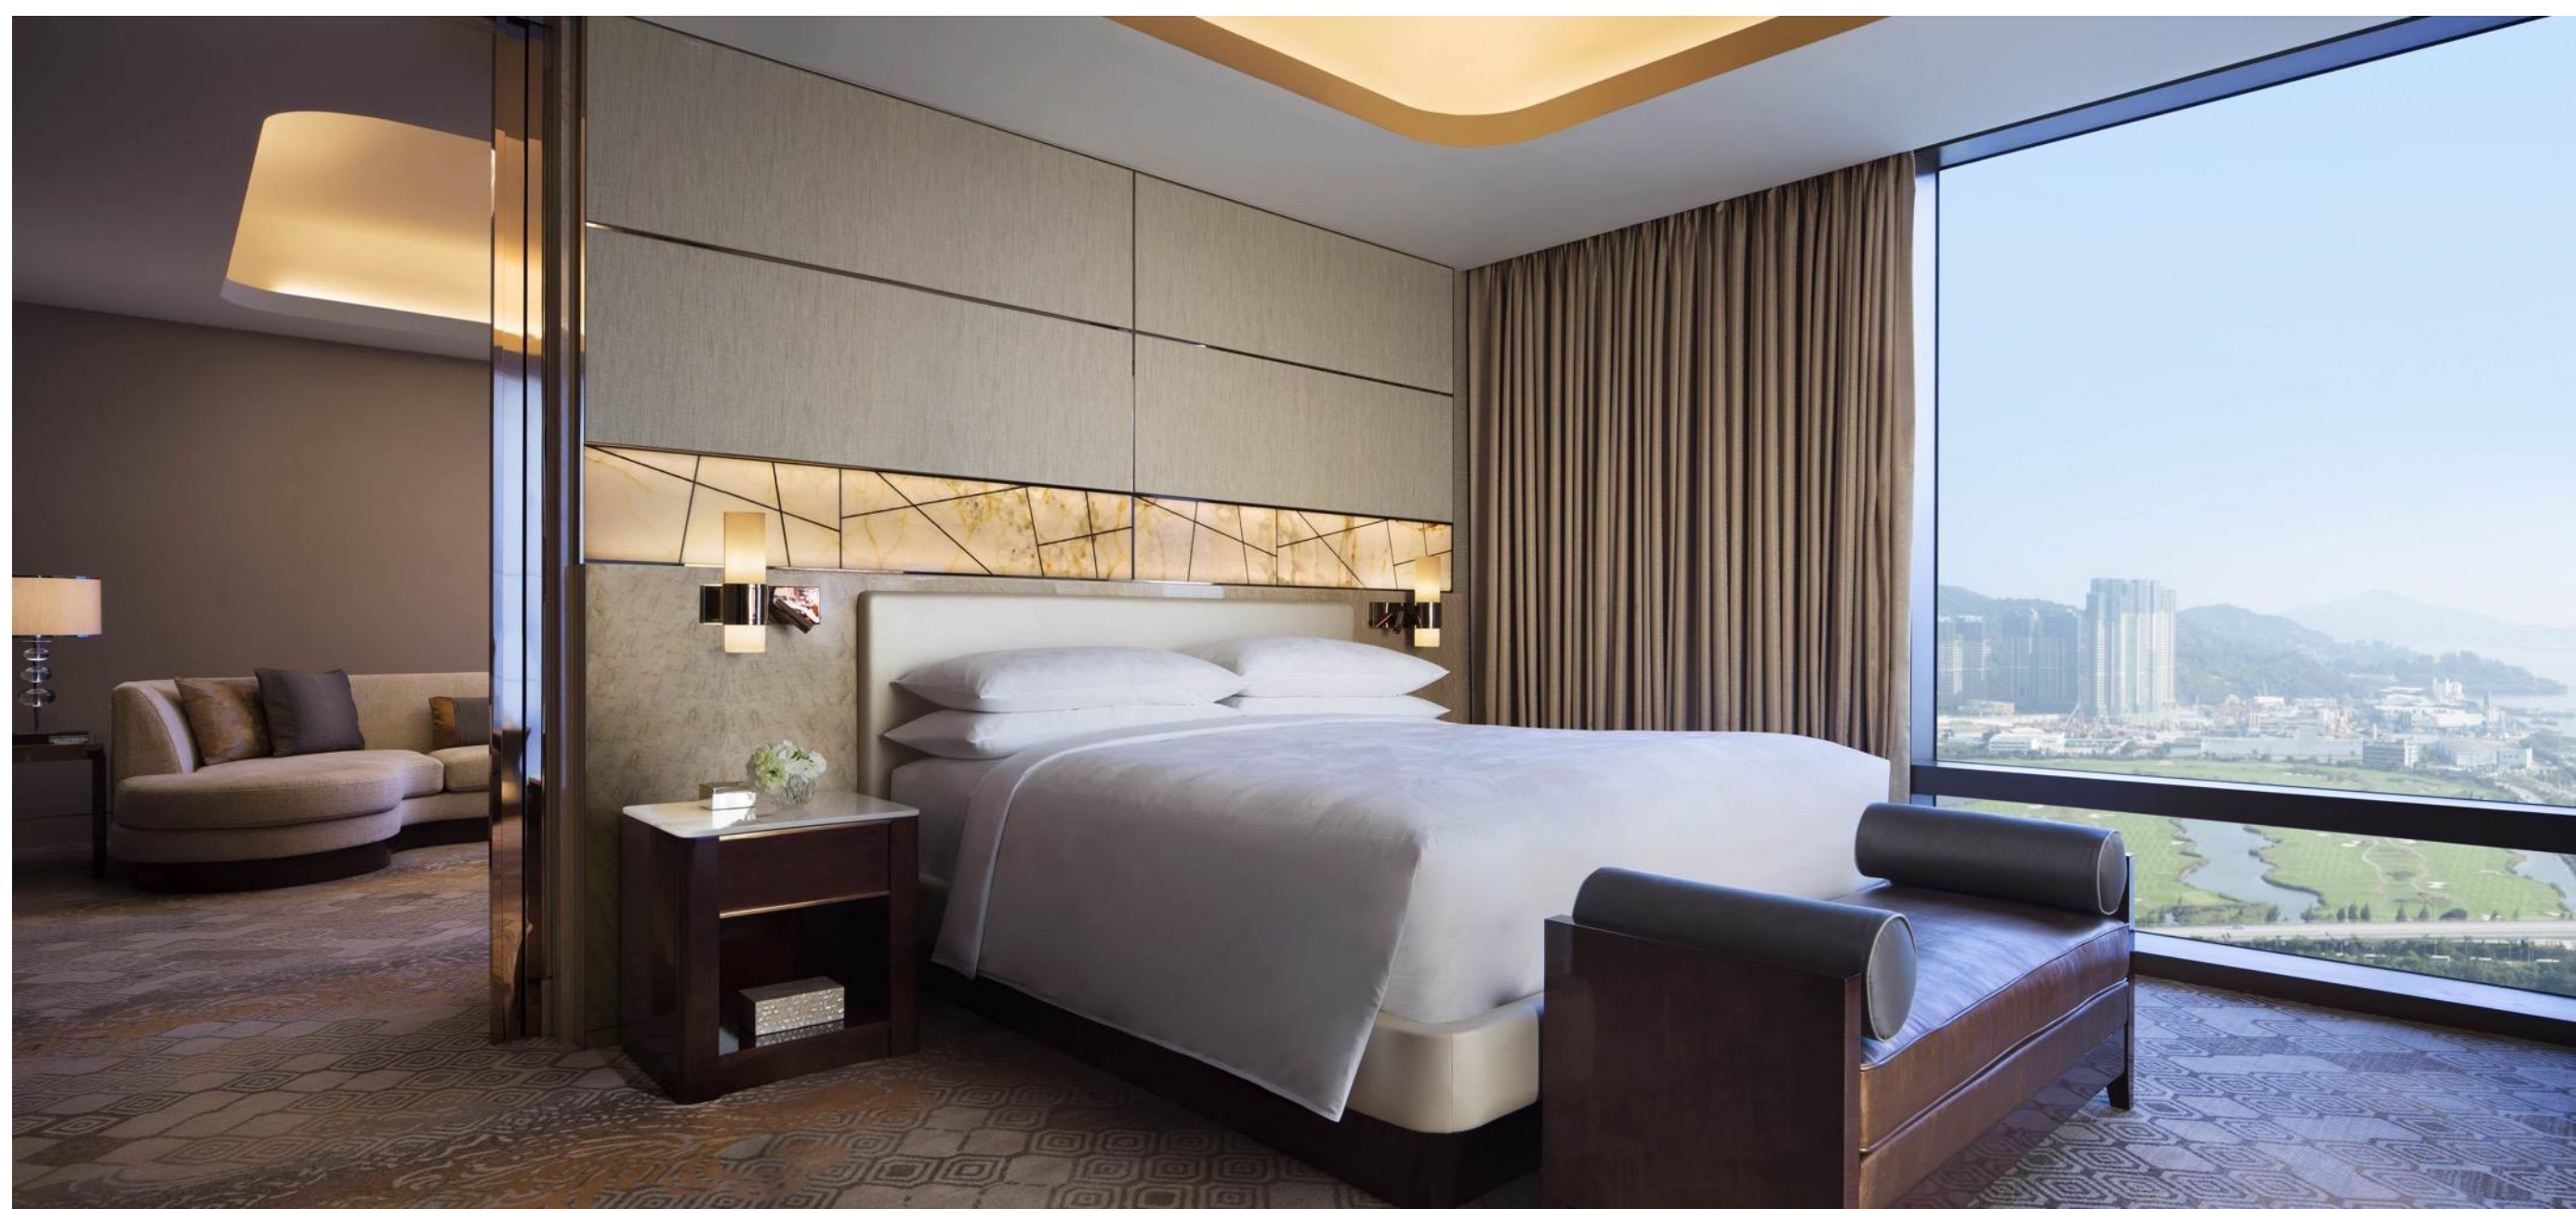

Teckon MyFeel Hotel

90 rooms   Project location: Ningbo, Zhejiang Province

LifeSmart enables intelligent upgrade in Teckon MyFeel Hotel, and combines humanistic care with science and technology to bring every guest the ultimate enjoyment of comfort, safety, color and energy conservation.

Products

BLEND Light Switch   SPOT   Fan Coil Coil Controller