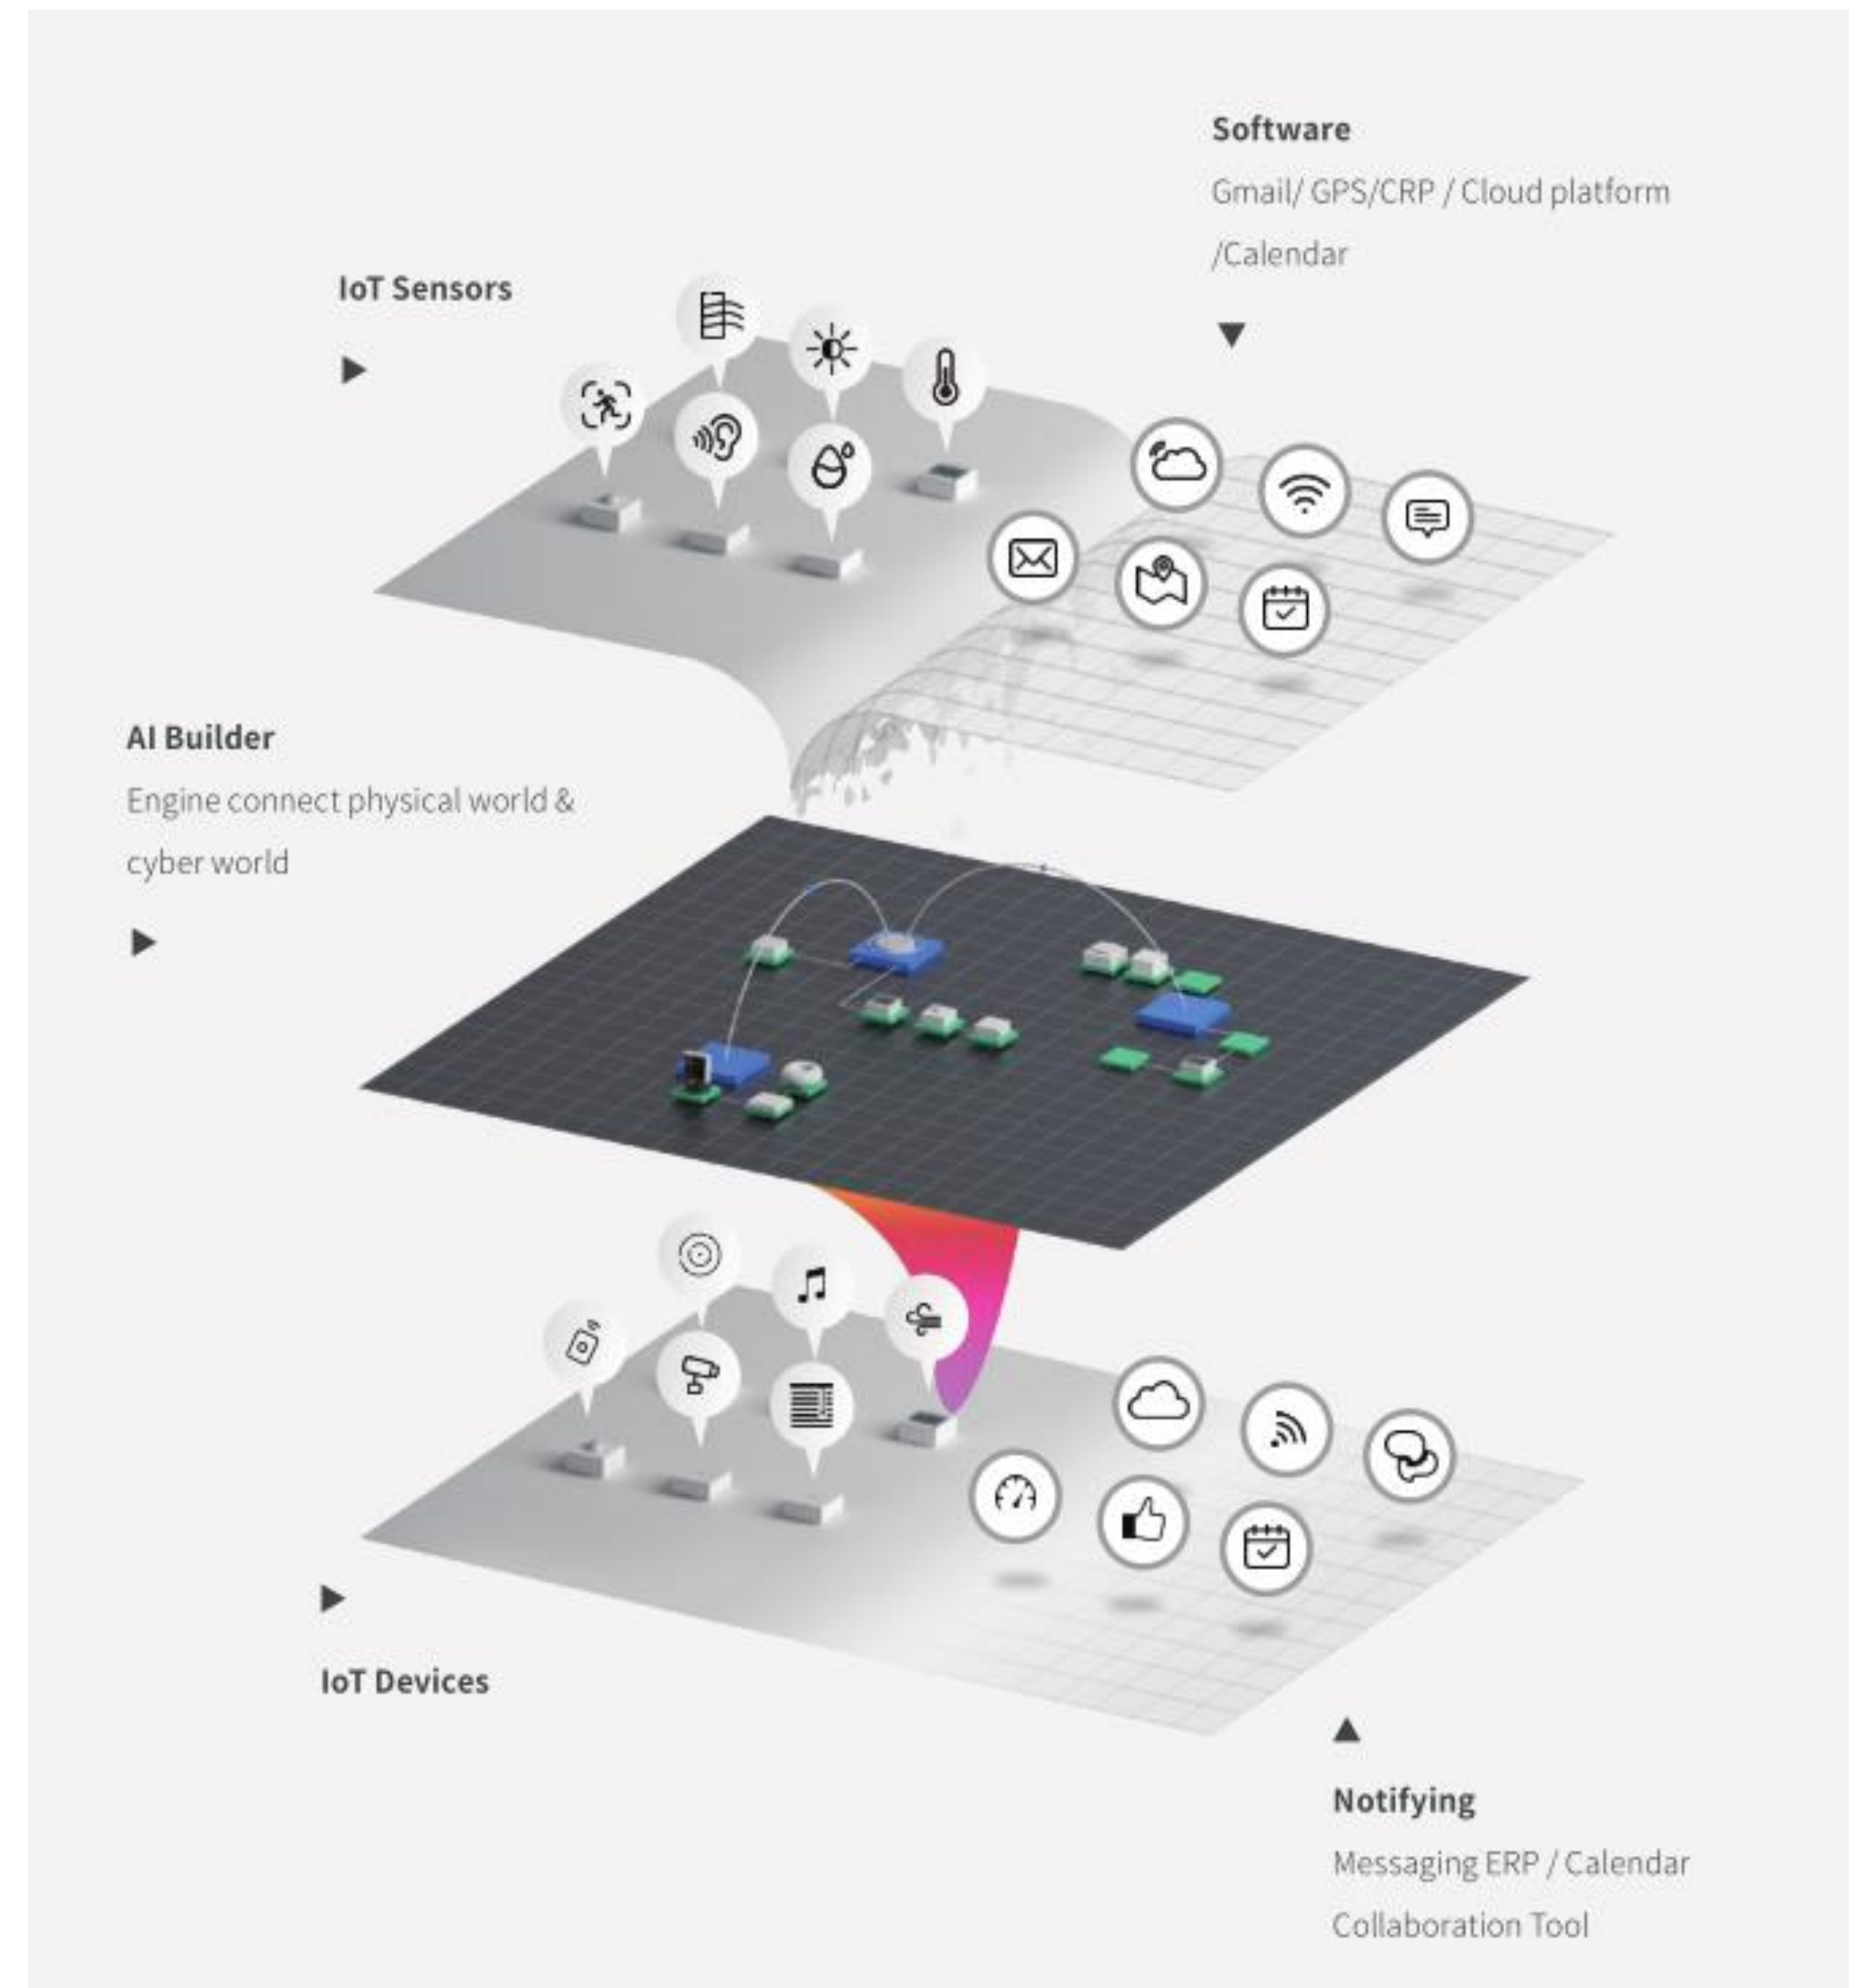

Open API Cloud Platform

LifeSmart Cloud Platform provides external equipment add, search, status query and control services. Third-party applications can access the cloud platform through HTTPs protocol to complete the management of the device.

Developer SDK

LifeSmart is open-minded to face the multi-state needs of partners, regulate cloud-to-cloud docking solutions, so that partners can more easily intervene in the LifeSmart ecosystem.

AI Builder

Logic AI Engine

AI scene system refers to the actual intelligent needs, free to add and set up a variety of intelligent devices and sensors, the linkage between various devices constitute a smart scene. AI data system refers to the situation that has been set up intelligent scene, but the actual use is inconsistent with pre-set, then the system will automatically adjust the original intelligent scene logic according to large data calculation, to provide more user-friendly intelligent services. LifeSmart AI systems creatively use the "logic and data" model to achieve the perfect combination of smart home and artificial intelligence.